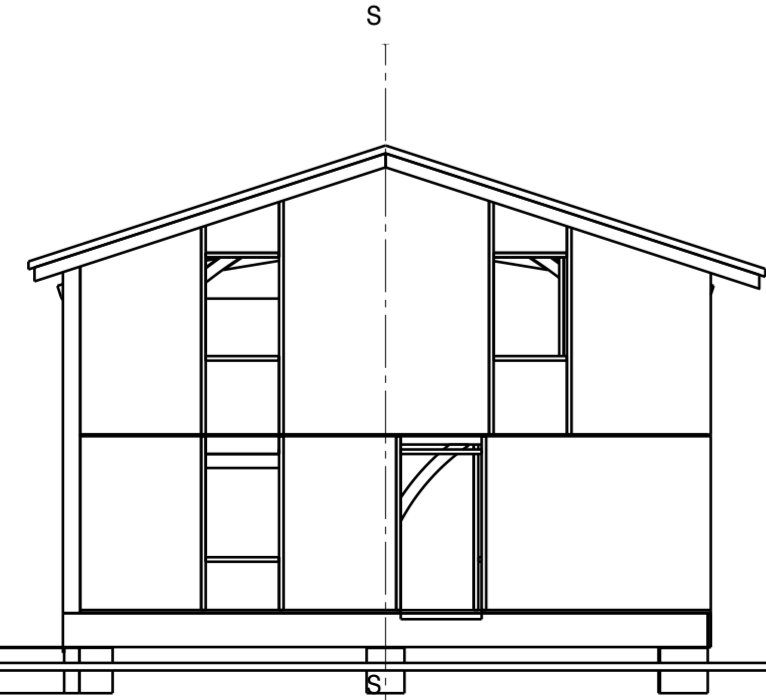

H G F E D C B A

53
20
241.5

1360.5

34

684.3

1012

Vue de face
Echelle : 1:100

Coupe S-S
Echelle : 1:30

This drawing is our property. It can't be reproduced or communicated without our written agreement.		MAISON BAPTISTE ET CAMILLE			
DRAWN BY Administrateur		DRAWING TITLE COUPE LONGITUDINALE			
CHECKED BY XXX	DATE 15/03/2018	SIZE A2	DRAWING NUMBER XXX		REV X
DESIGNED BY XXX	DATE xxx	SCALE 1:1	WEIGHT(kg) XXX	SHEET 1/1	