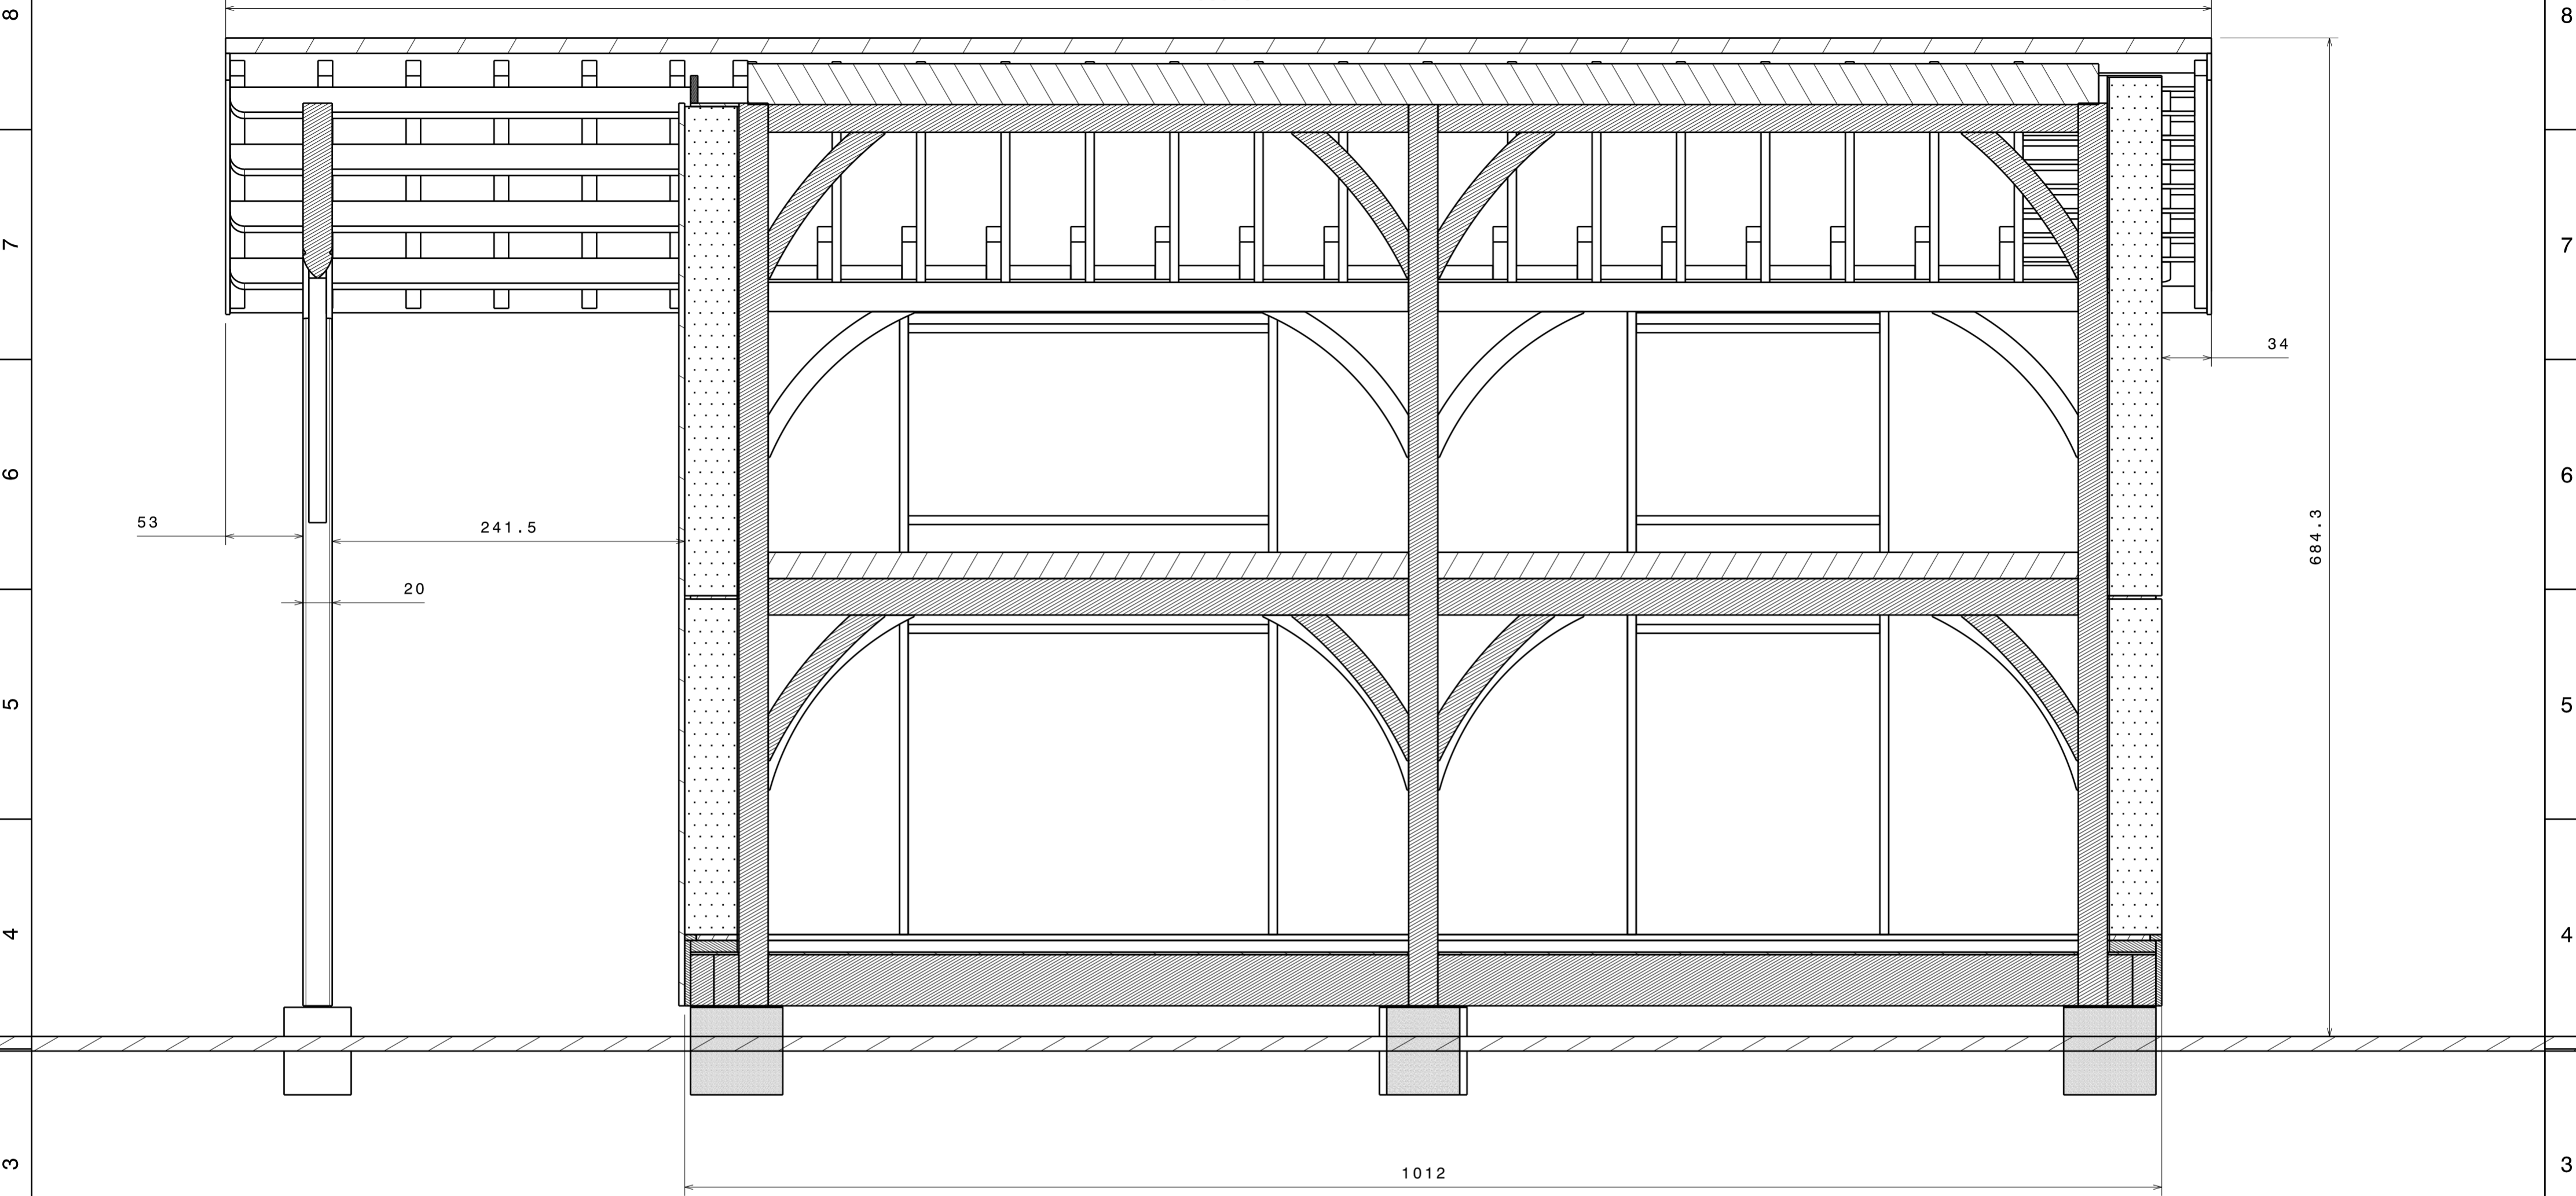

H G F E D C B A

53
20
241.5

1360.5

34

684.3

1012

Vue de face
Echelle : 1:100

Coupe S-S
Echelle : 1:30

This drawing is our property. It can't be reproduced or communicated without our written agreement.		MAISON BAPTISTE ET CAMILLE			
DRAWN BY Administrateur		DRAWING TITLE COUPE LONGITUDINALE			
CHECKED BY XXX	DATE 15/03/2018	SIZE A2	DRAWING NUMBER XXX		REV X
DESIGNED BY XXX	DATE xxx	SCALE 1:1	WEIGHT(kg) XXX	SHEET 1/1	