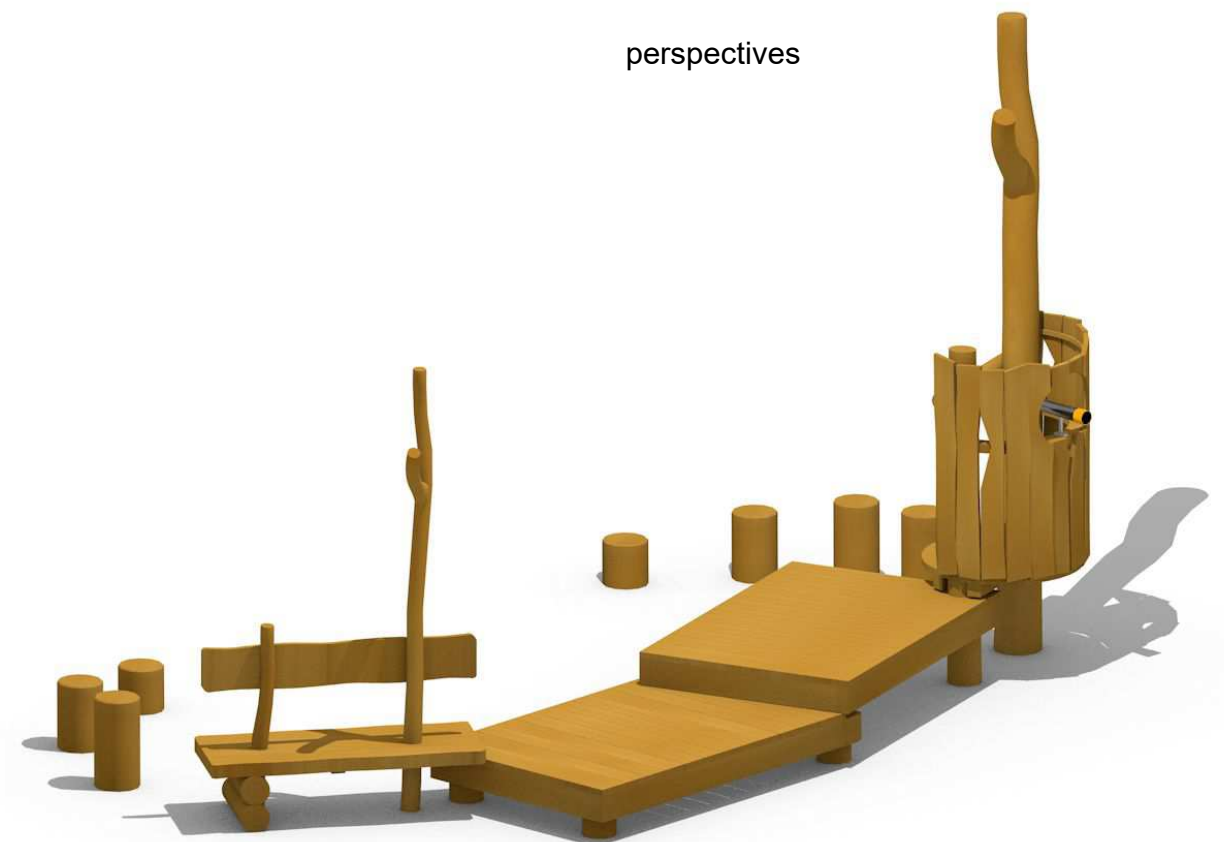

# sitting area

topview

perspectives

The minimum area must be free of obstacles to/on which the user can during his movement unexpectedly fall or crash. Hard and sharp objects, as well as trip-surfaces count as obstacles.

project:	sitting area	scale:	A3; 1:50	page:	1/1
address:	FR, SAINT JEAN LE BLANC CF1901060	date:	14.01.2019	freefall height:	max. 0,50m
editor:	M. Papadopoulos				
article ID.:	pos.: 6				
project ID.:	1180841; offer				