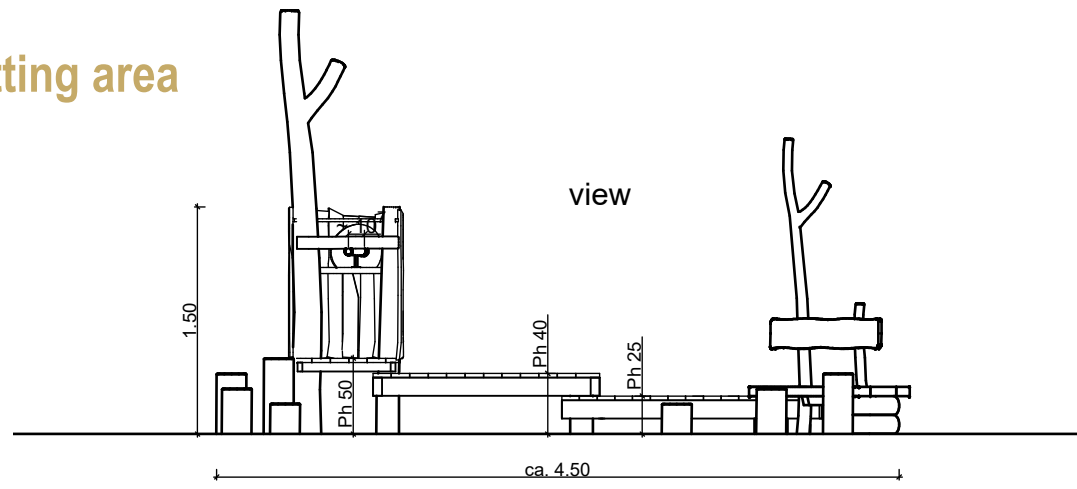

# sitting area

topview

perspectives

The minimum area must be free of obstacles to/on which the user can during his movement unexpectedly fall or crash. Hard and sharp objects, as well as trip-surfaces count as obstacles.

project:	sitting area	scale:	A3; 1:50	page:	1/1
address:	FR, SAINT JEAN LE BLANC CF1901060	date:	14.01.2019	freefall height:	max. 0,50m
editor:	M. Papadopoulos				
article ID.:	pos.: 6				
project ID.:	1180841; offer				