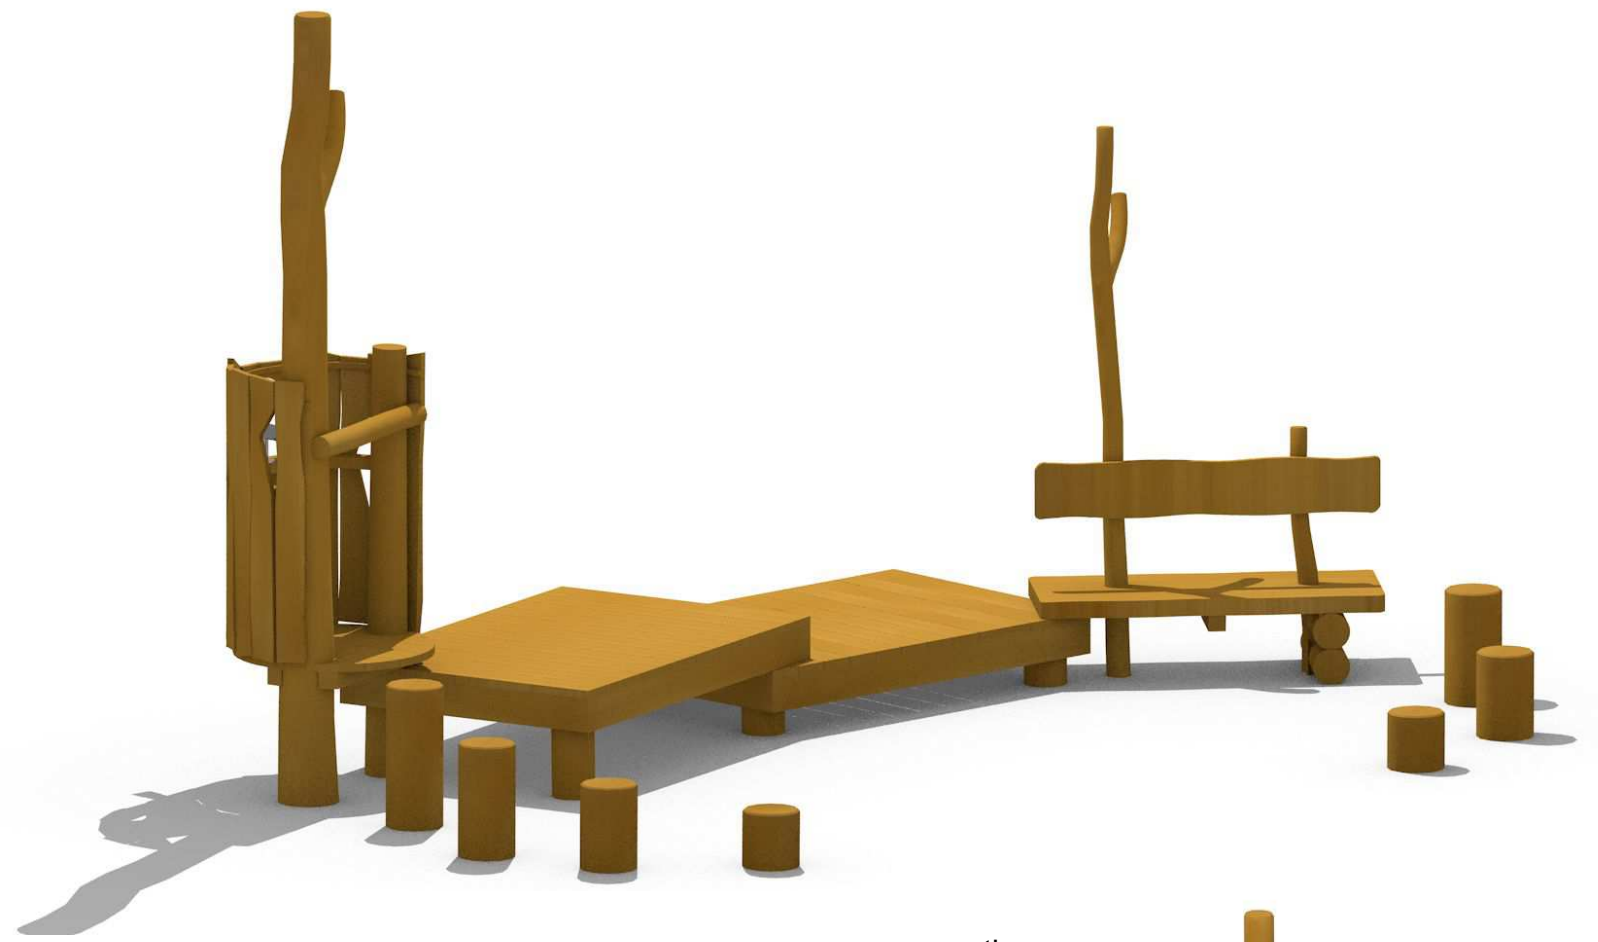

# sitting area

topview

perspectives

The minimum area must be free of obstacles to/on which the user can during his movement unexpectedly fall or crash. Hard and sharp objects, as well as trip-surfaces count as obstacles.

project:	sitting area	scale:	A3; 1:50	page:	1/1
address:	FR, SAINT JEAN LE BLANC CF1901060	date:	14.01.2019	freefall height:	max. 0,50m
editor:	M. Papadopoulos				
article ID.:	pos.: 6				
project ID.:	1180841; offer				