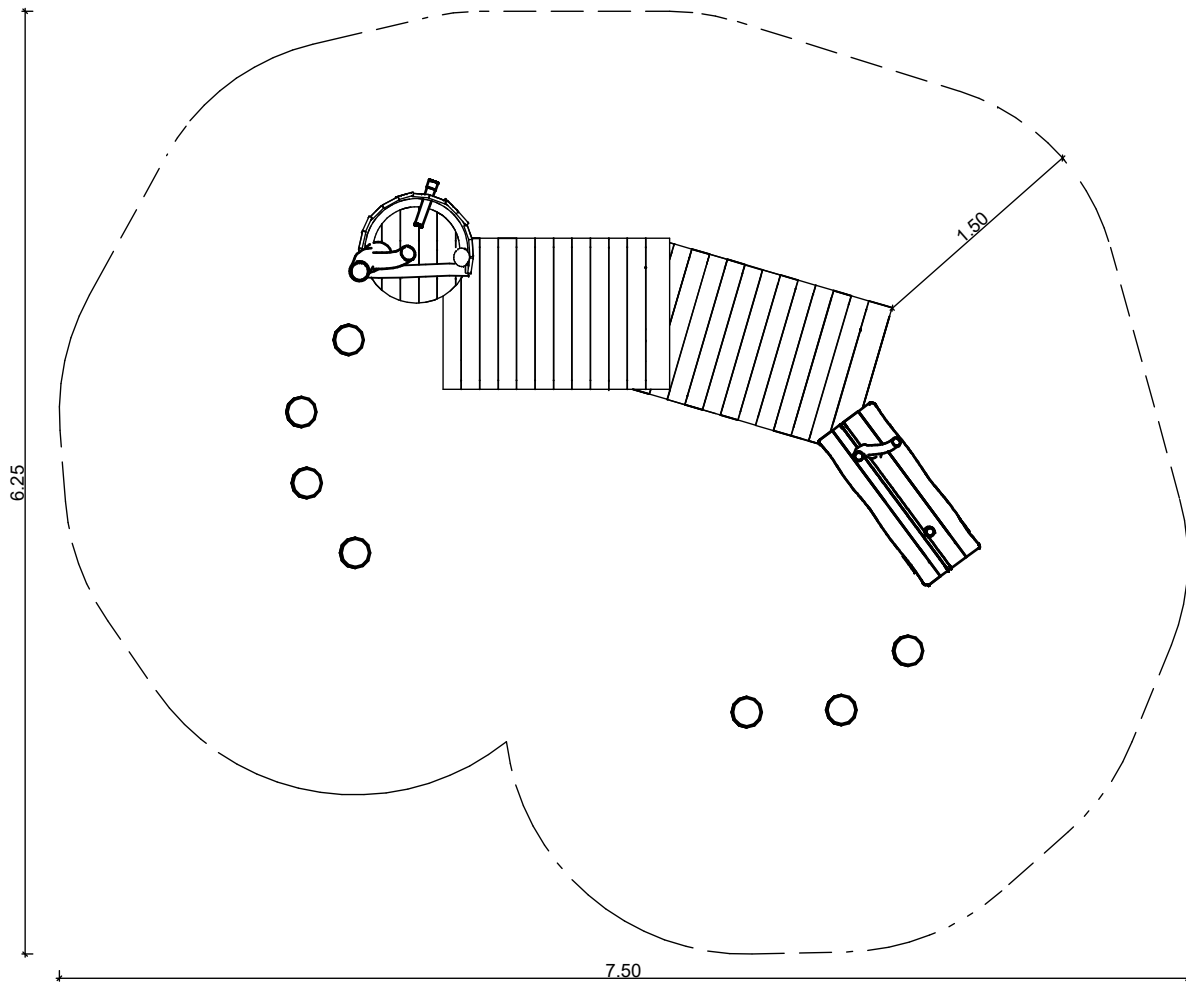

# sitting area

topview

perspectives

The minimum area must be free of obstacles to/on which the user can during his movement unexpectedly fall or crash. Hard and sharp objects, as well as trip-surfaces count as obstacles.

project:	sitting area	scale:	A3; 1:50	page:	1/1
address:	FR, SAINT JEAN LE BLANC CF1901060	date:	14.01.2019	freefall height:	max. 0,50m
editor:	M. Papadopoulos				
article ID.:	pos.: 6				
project ID.:	1180841; offer				